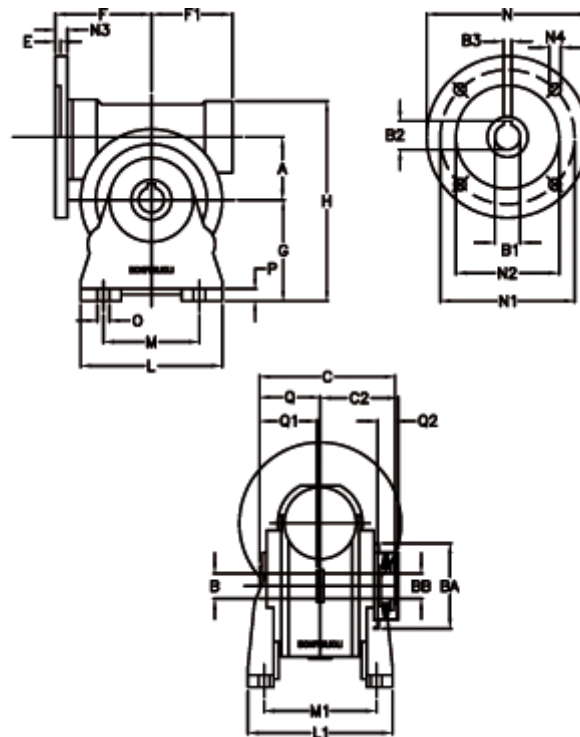

Article number: 390204900722816

Description: Worm Gear with Torque Limiter
VF 49-L1-A-7 P71B14

Measures

a = 49.50	C2 = 63,5	L1 = 124.0	O = 8.5
B = 25	Description = VF 49A-xx-71B14	m = 63	P = 12
B1 E7 = 14	E = 3.0	M1 = 98.5	Q = 51.0
B2 = 16.3	F = 70	N = 105	Q1 = 41
B3 H9 = 5	F1 = 63	N1 = 85	Q2 = 15
BA = 63	g = 82	N2 = 70	
BB H7 = 14	H = 162	N3 = 10.5	
C = 105	L = 110	N4 = 6,5	